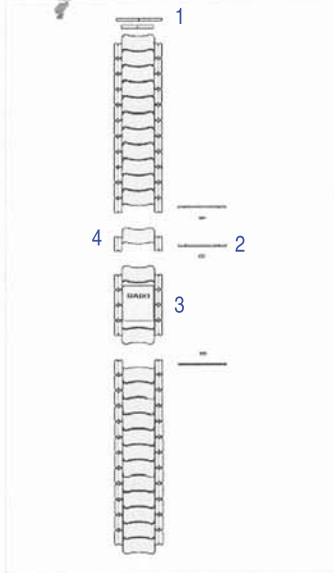

Reference: 07.03094

Reference	Name
→ 40.1249 1	Tube / Pin for fixing Bracelet
→ 76.00912 2	Brac part, set pin/tube no.1 ref. 03094
→ 76.00912	Brac part, set pin/tube no.1 ref. 03094
→ 76.00912	Brac part, set pin/tube no.1 ref. 03094
<b>Kit</b>	
→ 72.03094 3	Clasp
→ 74.03094 4	Brac links